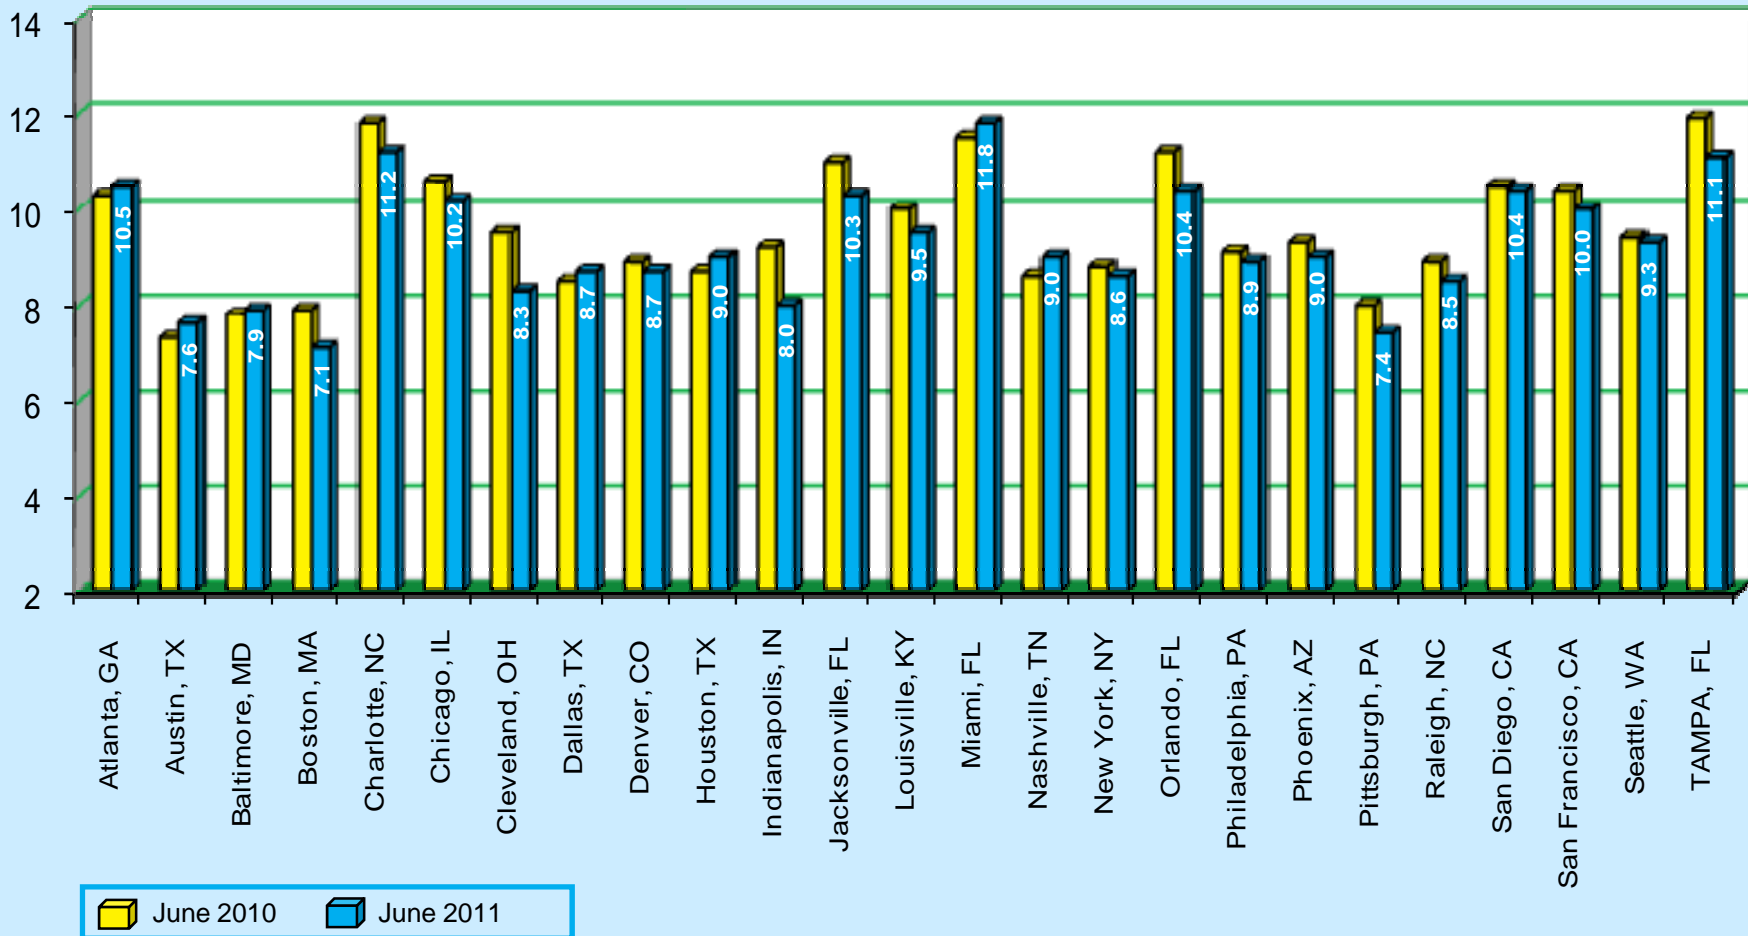

MSA UNEMPLOYMENT RATE COMPARISON:

June 2010 – June 2011

TAMPA HILLSBOROUGH ECONOMIC DEVELOPMENT CORPORATION

Bright. Bold. Connected.

Source: Local Area Unemployment Statistics, U.S. Bureau of Labor Statistics