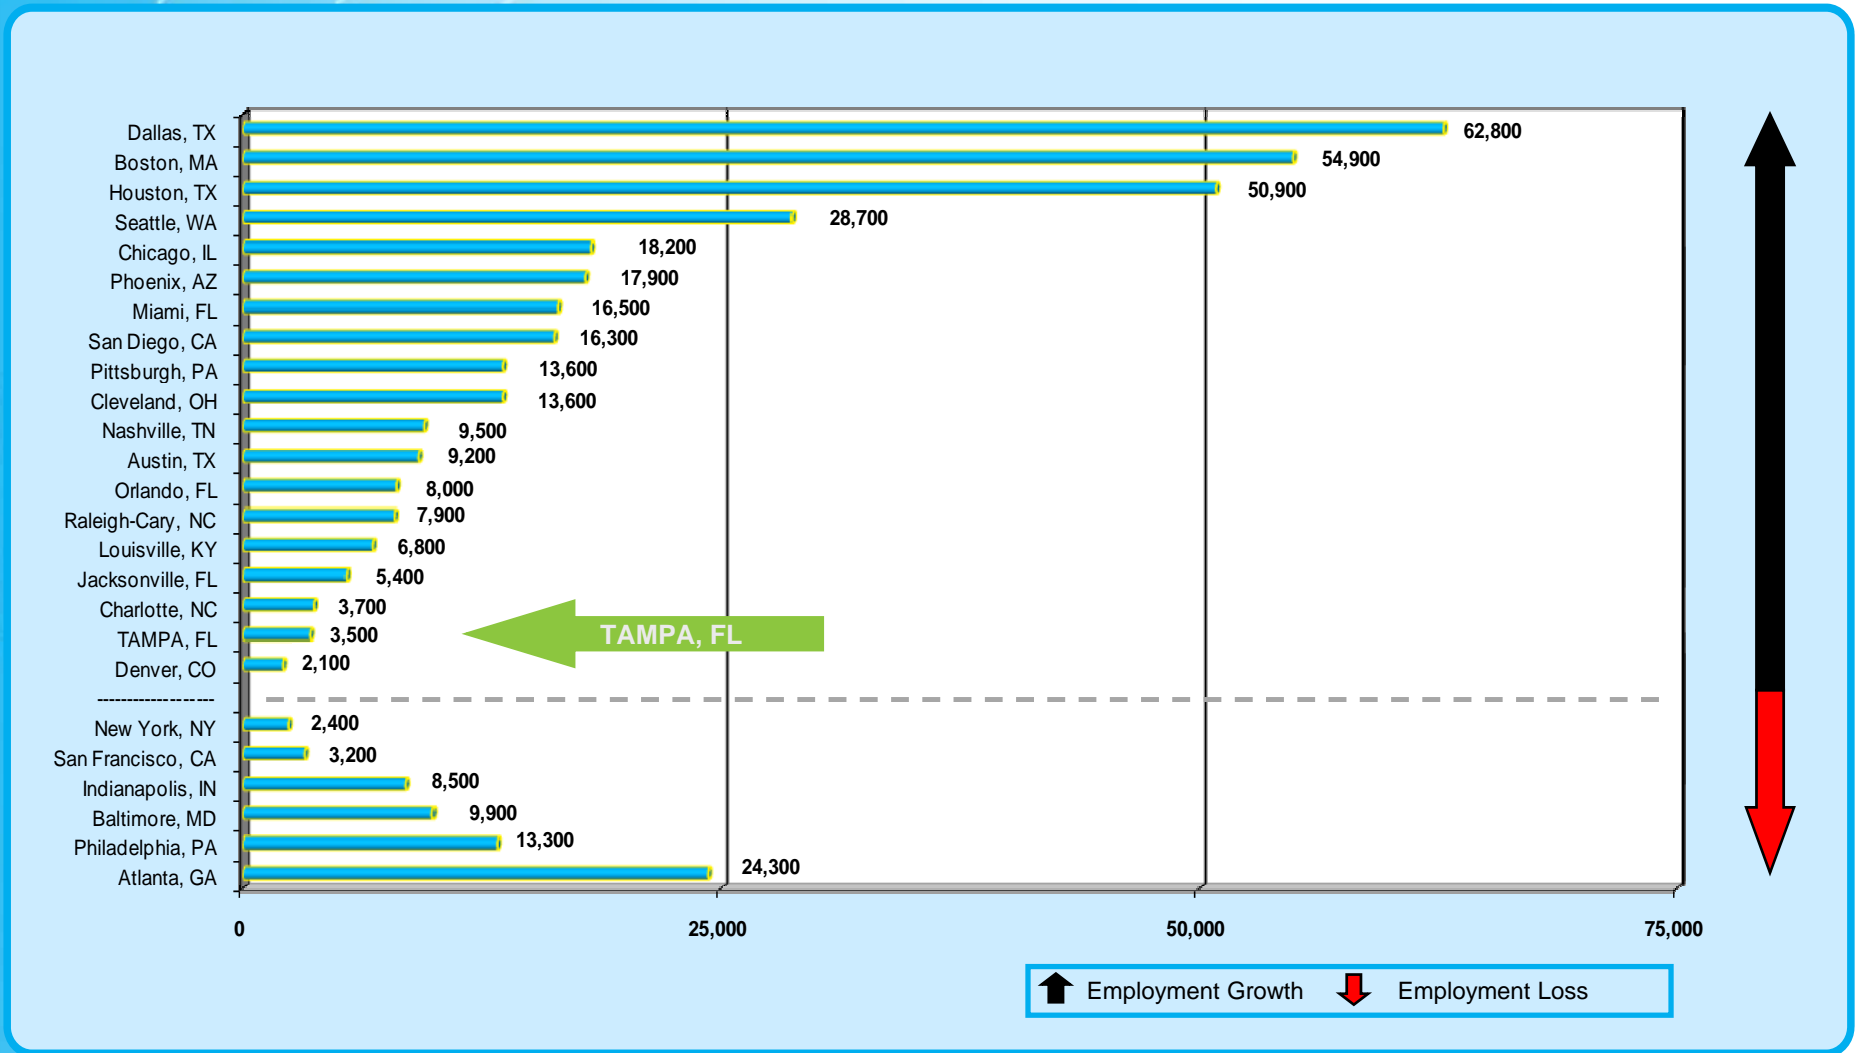

MSA JOB TREND COMPARISON

June 2010 – June 2011

TAMPA HILLSBOROUGH ECONOMIC DEVELOPMENT CORPORATION

Bright. Bold. Connected.™

Source: Current Employment Survey, U.S. Bureau of Labor Statistics

Report produced once a quarter by Tampa Hillsborough EDC Research, for more information visit www.tampaedc.com or call 813.218.3307